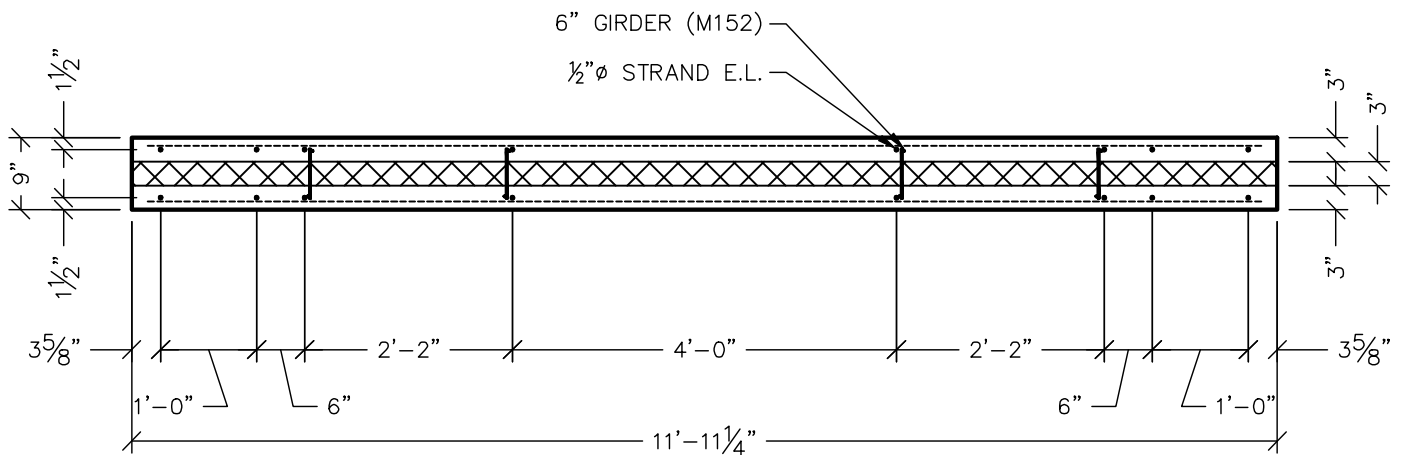

TYP. PANEL & 8' DOCK DOOR SECTION

9' DOCK DOOR SECTION

3373 Busch Drive, Grandville, Michigan 49418
 616.224.8178 | 616.224.2661 | www.kerkstra.com

ENG:
PLANT:
FIELD:
PRES:

3-3-3 STANDARD STRAND PATTERNS			
		DATE:	CAD FILE NAME:
10/1/08		3203	