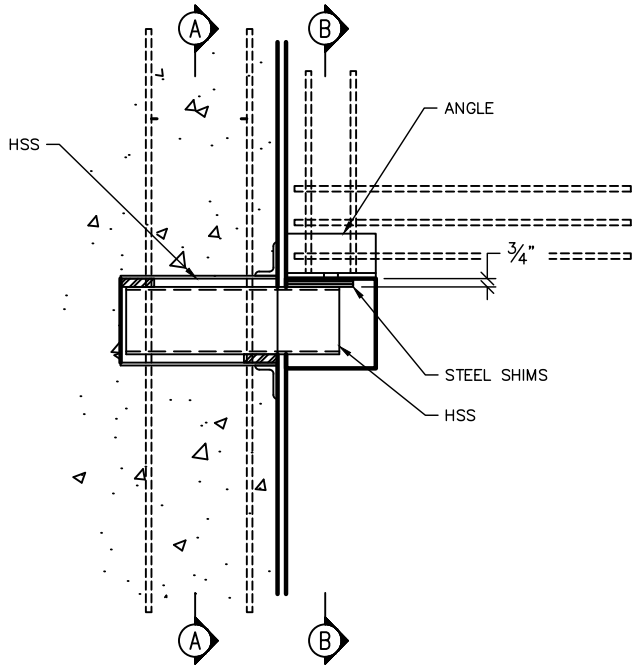

FULL HEIGHT
PANEL

SECTION
1" = 1'-0"

KERKSTRA
PRECAST
Casting Your Future

3373 Busch Drive, Grandville, Michigan 49418
616.224.6176 F:616.224.2651 www.kerkstra.com

HANGING PANEL
CONNECTION - 1

DATE:
3/7/11