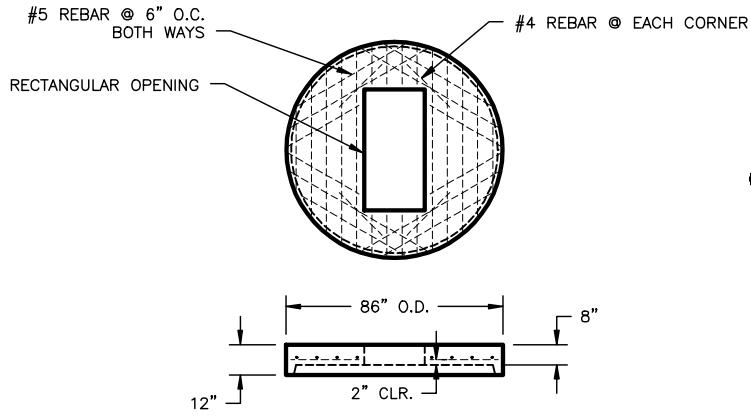

72" DIA. MANHOLE FLAT TOP

**CONFORMS TO
ASTM C-478**

84" DIA. MANHOLE FLAT TOP

**CONFORMS TO
ASTM C-478**

96" DIA. MANHOLE FLAT TOP

**CONFORMS TO
ASTM C-478**

3373 Busch Drive, Grandville, Michigan 49418
616.224.6176 1-816-224-2661 www.kerkstra.com

ENG:
PLANT:
FIELD:
PRES:

72", 84", & 96" DIA.
MANHOLE FLAT TOPS - 2

DATE:
7/2/07

FILE NAME:
7114