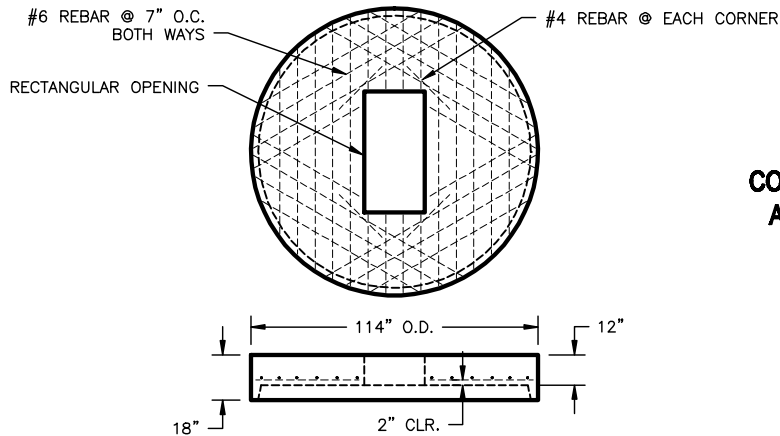

72" DIA. MANHOLE FLAT TOP

**CONFORMS TO
ASTM C-478**

84" DIA. MANHOLE FLAT TOP

**CONFORMS TO
ASTM C-478**

96" DIA. MANHOLE FLAT TOP

**CONFORMS TO
ASTM C-478**

3373 Busch Drive, Grandville, Michigan 49418
616.224.6176 1-816-224-2661 www.kerkstra.com

ENG:
PLANT:
FIELD:
PRES:

72", 84", & 96" DIA.
MANHOLE FLAT TOPS - 2

DATE:
7/2/07

FILE NAME:
7114