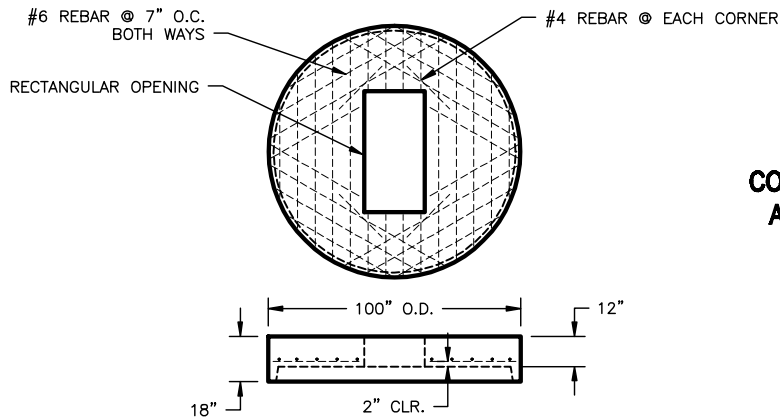

72" DIA. MANHOLE FLAT TOP

**CONFORMS TO
ASTM C-478**

84" DIA. MANHOLE FLAT TOP

**CONFORMS TO
ASTM C-478**

96" DIA. MANHOLE FLAT TOP

**CONFORMS TO
ASTM C-478**

3373 Busch Drive, Grandville, Michigan 49418
616.224.6176 1-816-224-2661 www.kerkstra.com

ENG:
PLANT:
FIELD:
PRES:

72", 84", & 96" DIA.
MANHOLE FLAT TOPS - 2

DATE:
7/2/07

FILE NAME:
7114