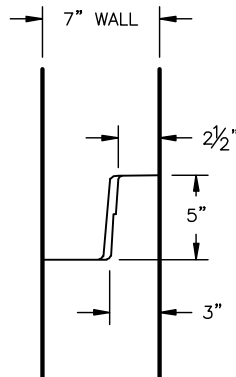

**SANITARY**

**STORM**

**120" DIA. MANHOLE**

**SANITARY**

**STORM**

**90" DIA. MANHOLE**

**SANITARY**

**STORM**

**84" DIA. MANHOLE**

**SANITARY**

**STORM**

**72" DIA. MANHOLE**

**SANITARY**

**STORM**

**60" DIA. MANHOLE**

3373 Busch Drive, Grandville, Michigan 49418  
 616.224.6176 | 1.616.224.2661 | www.kerkstra.com

ENG:  
 PLANT:  
 FIELD:  
 PRES:

TYPICAL MANHOLE  
 JOINT DETAILS - 1

DATE: 7/2/07 FILE NAME: 7151