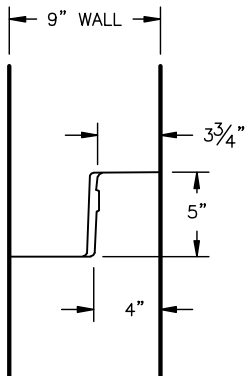

**SANITARY**

**STORM**

**120" DIA. MANHOLE**

**SANITARY**

**STORM**

**90" DIA. MANHOLE**

**SANITARY**

**STORM**

**84" DIA. MANHOLE**

**SANITARY**

**STORM**

**72" DIA. MANHOLE**

**SANITARY**

**STORM**

**60" DIA. MANHOLE**

3373 Busch Drive, Grandville, Michigan 49418  
 616.224.6176 | 1.616.224.2661 | www.kerkstra.com

ENG:  
 PLANT:  
 FIELD:  
 PRES:

TYPICAL MANHOLE  
 JOINT DETAILS - 1

DATE: 7/2/07 FILE NAME: 7151