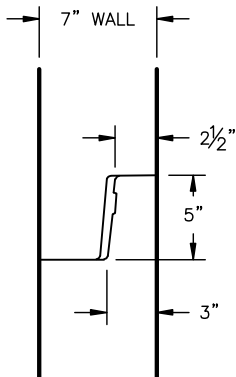

**SANITARY**

**STORM**

**120" DIA. MANHOLE**

**SANITARY**

**STORM**

**90" DIA. MANHOLE**

**SANITARY**

**STORM**

**84" DIA. MANHOLE**

**SANITARY**

**STORM**

**72" DIA. MANHOLE**

**SANITARY**

**STORM**

**60" DIA. MANHOLE**

3373 Busch Drive, Grandville, Michigan 49418  
 616.224.6176 | 1.616.224.2661 | www.kerkstra.com

ENG:  
 PLANT:  
 FIELD:  
 PRES:

TYPICAL MANHOLE  
 JOINT DETAILS - 1

DATE: 7/2/07 FILE NAME: 7151