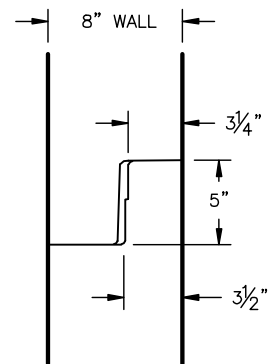

**SANITARY**

**STORM**

**120" DIA. MANHOLE**

**SANITARY**

**STORM**

**90" DIA. MANHOLE**

**SANITARY**

**STORM**

**84" DIA. MANHOLE**

**SANITARY**

**STORM**

**72" DIA. MANHOLE**

**SANITARY**

**STORM**

**60" DIA. MANHOLE**

3373 Busch Drive, Grandville, Michigan 49418  
 616.224.6176 | 1.616.224.2661 | www.kerkstra.com

ENG:  
 PLANT:  
 FIELD:  
 PRES:

TYPICAL MANHOLE  
 JOINT DETAILS - 1

DATE: 7/2/07 FILE NAME: 7151