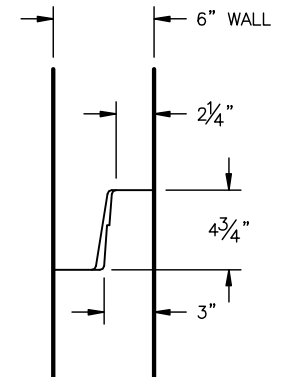

**SANITARY**

**STORM**

**120" DIA. MANHOLE**

**SANITARY**

**STORM**

**90" DIA. MANHOLE**

**SANITARY**

**STORM**

**84" DIA. MANHOLE**

**SANITARY**

**STORM**

**72" DIA. MANHOLE**

**SANITARY**

**STORM**

**60" DIA. MANHOLE**

3373 Busch Drive, Grandville, Michigan 49418  
 616.224.6176 | 1.616.224.2661 | www.kerkstra.com

ENG:  
 PLANT:  
 FIELD:  
 PRES:

TYPICAL MANHOLE  
 JOINT DETAILS - 1

DATE: 7/2/07 FILE NAME: 7151