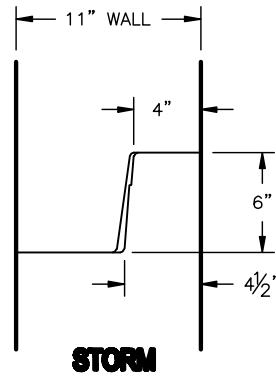

**SANITARY**

**STORM**

**120" DIA. MANHOLE**

**SANITARY**

**STORM**

**90" DIA. MANHOLE**

**SANITARY**

**STORM**

**84" DIA. MANHOLE**

**SANITARY**

**STORM**

**72" DIA. MANHOLE**

**SANITARY**

**STORM**

**60" DIA. MANHOLE**

3373 Busch Drive, Grandville, Michigan 49418  
 616.224.6176 | 1.616.224.2661 | www.kerkstra.com