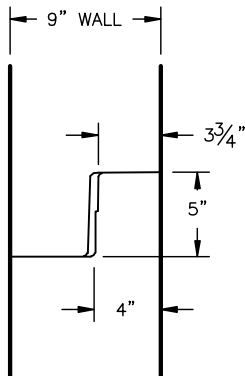

**SANITARY**

**STORM**

**120" DIA. MANHOLE**

**SANITARY**

**STORM**

**90" DIA. MANHOLE**

**SANITARY**

**STORM**

**84" DIA. MANHOLE**

**SANITARY**

**STORM**

**72" DIA. MANHOLE**

**SANITARY**

**STORM**

**60" DIA. MANHOLE**

3373 Busch Drive, Grandville, Michigan 49418  
 616.224.6176 | 1.616.224.2661 | www.kerkstra.com

ENG:  
 PLANT:  
 FIELD:  
 PRES:

TYPICAL MANHOLE  
 JOINT DETAILS - 1

DATE: 7/2/07 FILE NAME: 7151