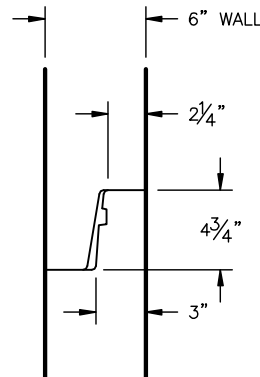

**SANITARY**

**STORM**

**120" DIA. MANHOLE**

**SANITARY**

**STORM**

**90" DIA. MANHOLE**

**SANITARY**

**STORM**

**84" DIA. MANHOLE**

**SANITARY**

**STORM**

**72" DIA. MANHOLE**

**SANITARY**

**STORM**

**60" DIA. MANHOLE**

3373 Busch Drive, Grandville, Michigan 49418  
 616.224.6176 | 1.616.224.2661 | www.kerkstra.com

ENG:  
 PLANT:  
 FIELD:  
 PRES:

TYPICAL MANHOLE  
 JOINT DETAILS - 1

DATE: 7/2/07 FILE NAME: 7151