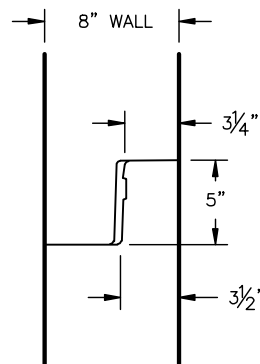

**SANITARY**

**STORM**

**120" DIA. MANHOLE**

**SANITARY**

**STORM**

**90" DIA. MANHOLE**

**SANITARY**

**STORM**

**84" DIA. MANHOLE**

**SANITARY**

**STORM**

**72" DIA. MANHOLE**

**SANITARY**

**STORM**

**60" DIA. MANHOLE**

3373 Busch Drive, Grandville, Michigan 49418  
 616.224.6176 | 1.616.224.2661 | www.kerkstra.com

ENG:  
 PLANT:  
 FIELD:  
 PRES:

TYPICAL MANHOLE  
 JOINT DETAILS - 1

DATE: 7/2/07 FILE NAME: 7151