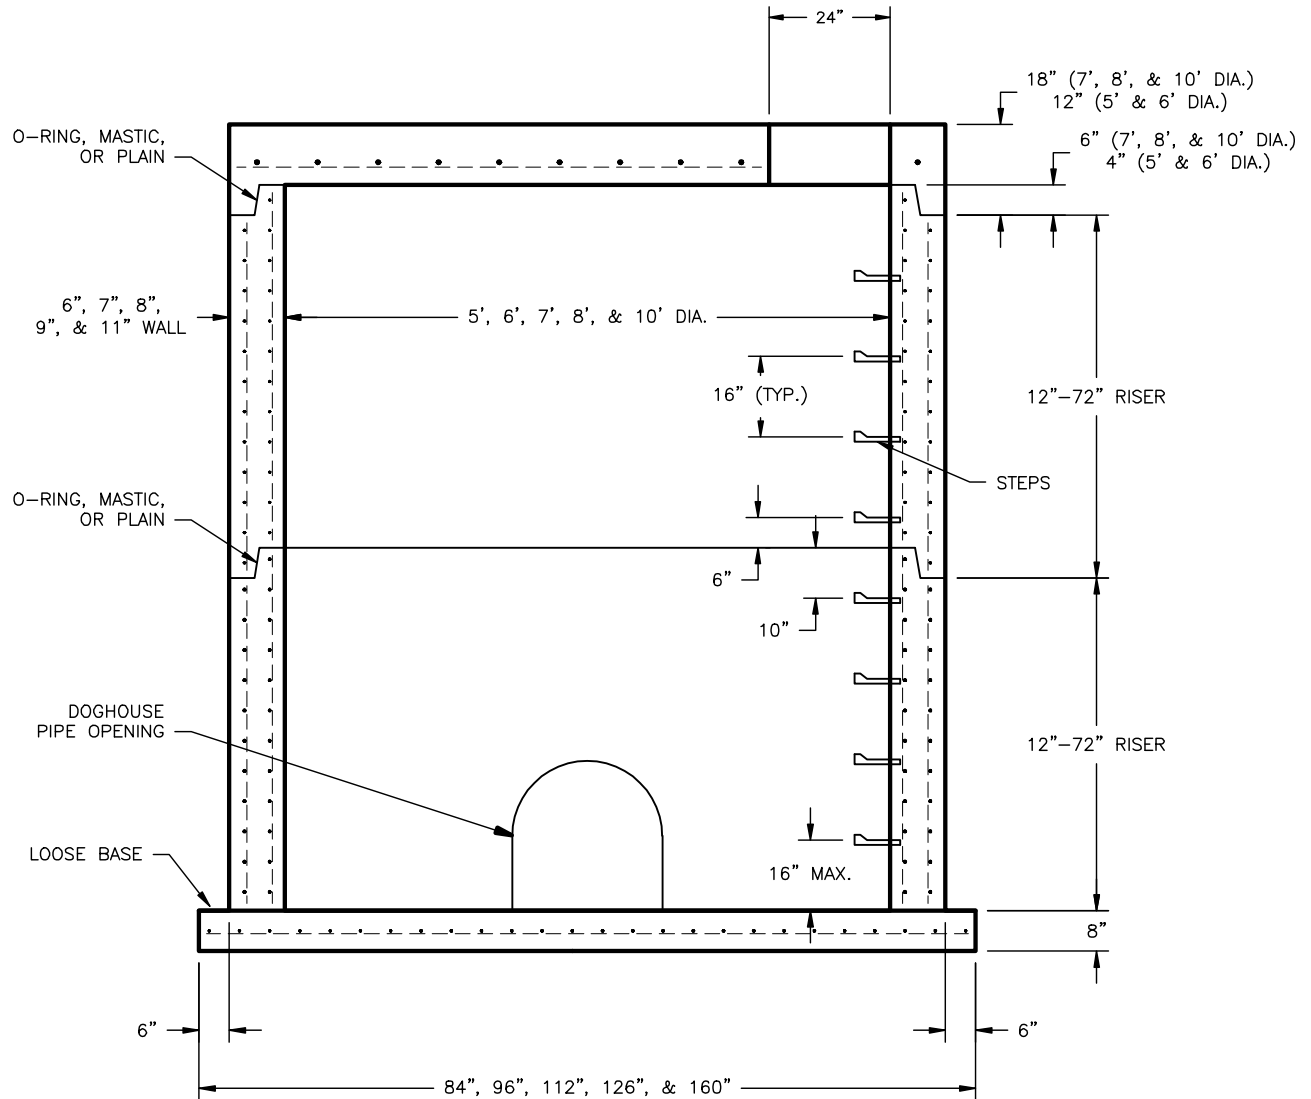

- 5' DIA. MANHOLE (6" WALLS & 84" O.D. BASE)
- 6' DIA. MANHOLE (7" WALLS & 96" O.D. BASE)
- 7' DIA. MANHOLE (8" WALLS & 112" O.D. BASE)
- 8' DIA. MANHOLE (9" WALLS & 126" O.D. BASE)
- 10' DIA. MANHOLE (11" WALLS & 160" O.D. BASE)

CONFORMS TO ASTM C-478

 <p><b>KERKSTRA</b> <b>PRECAST</b> Casting Your Future</p> <p>3373 Busch Drive, Grandville, Michigan 49418 616.224.6176   1.616.224.2661   www.kerkstra.com</p> 	ENG:	60", 72", 84", 96", & 120" DIA. DOGHOUSE MANHOLES W/ FLAT TOP	
	PLANT:		
	FIELD:		
	PRES:	DATE:	FILE NAME:
		7/2/07	