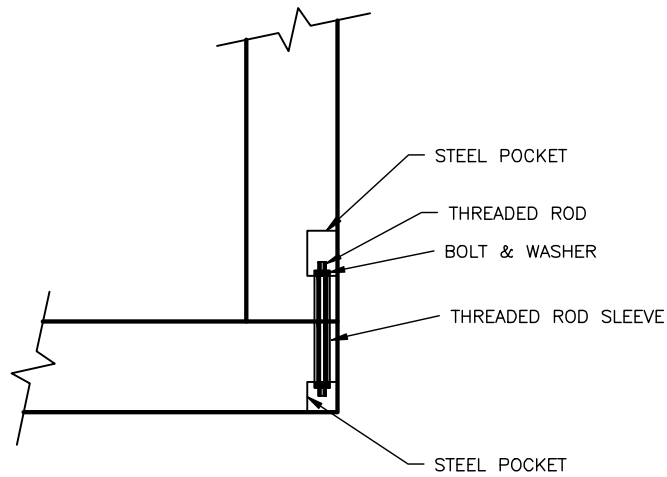

ONE PIECE CORNER

BOLTED CORNER

3373 Busch Drive, Grandville, Michigan 49418
 616.224.6176 | 1.616.224.2661 | www.kerkstra.com

ENG:
 PLANT:
 FIELD:
 PRES:

DATE:
 7/2/07

CORNER DETAILS
 FILE NAME:
 7304