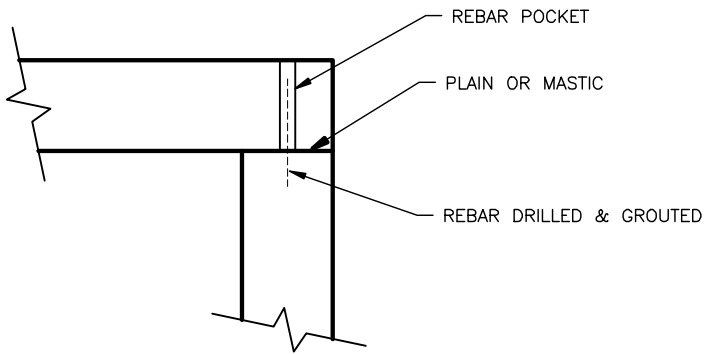

BUTT JOINT CONNECTION

PINNED JOINT CONNECTION

TONGUE & GROOVED JOINT CONNECTION

3373 Busch Drive, Grandville, Michigan 49418
 616.224.6176 1-816-224-2661 www.kerkstra.com

ENG:
 PLANT:
 FIELD:
 PRES:

DATE:
 7/2/07

TOP SLAB JOINT DETAILS
 FILE NAME:
 7305