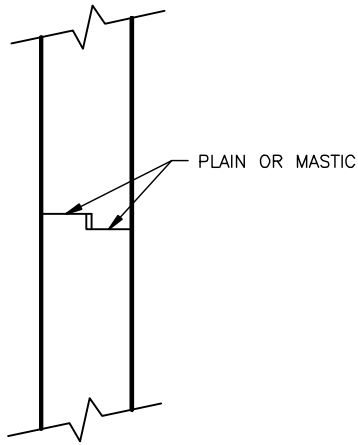

BUTT JOINT CONNECTION

TONGUE & GROOVED JOINT CONNECTION

3373 Busch Drive, Grandville, Michigan 49418
 616.224.6176 | 1.616.224.2661 | www.kerkstra.com

ENG:
 PLANT:
 FIELD:
 PRES:

DATE:
 7/2/07

WALL JOINT DETAILS
 FILE NAME:
 7306