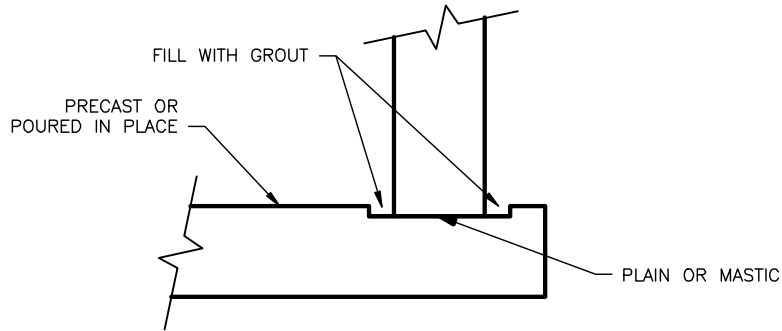

BUTT JOINT CONNECTION

SOLID BASE & WALL

POCKET JOINT CONNECTION

3373 Busch Drive, Grandville, Michigan 49418
 616.224.6176 > 1.616.224.2661 > www.kerkstra.com >

ENG: _____
 PLANT: _____
 FIELD: _____
 PRES: _____