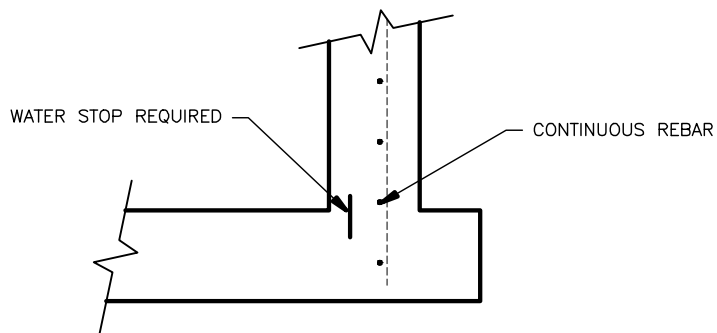

BUTT JOINT CONNECTION

SOLID BASE & WALL

POCKET JOINT CONNECTION

3373 Busch Drive, Grandville, Michigan 49418
 616.224.6176 > 1.616.224.2661 > www.kerkstra.com >

ENG: _____
 PLANT: _____
 FIELD: _____
 PRES: _____