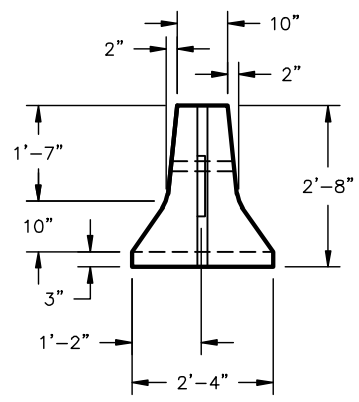

J-J HOOK CONNECTOR PLATE

**CONFORMS TO
M.D.O.T. BUREAU OF
HIGHWAY STANDARDS**

3373 Busch Drive, Grandville, Michigan 49418
616.224.6176 1-816-224-2661 www.kerkstra.com

ENG: _____
PLANT: _____
FIELD: _____
PRES: _____

TEMPORARY CONCRETE BARRIER
10' LONG W/ J-J HOOK

DATE: 7/2/07

FILE NAME: 7504