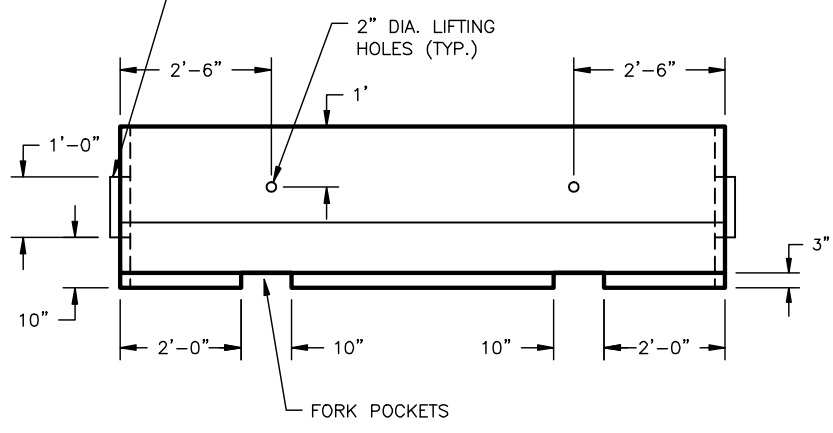

J-J HOOK CONNECTOR PLATE

**CONFORMS TO
M.D.O.T. BUREAU OF
HIGHWAY STANDARDS**

3373 Busch Drive, Grandville, Michigan 49418
616.224.6176 1-816-224-2661 www.kerkstra.com

ENG: _____
PLANT: _____
FIELD: _____
PRES: _____

TEMPORARY CONCRETE BARRIER
10' LONG W/ J-J HOOK

DATE: 7/2/07

FILE NAME: 7504