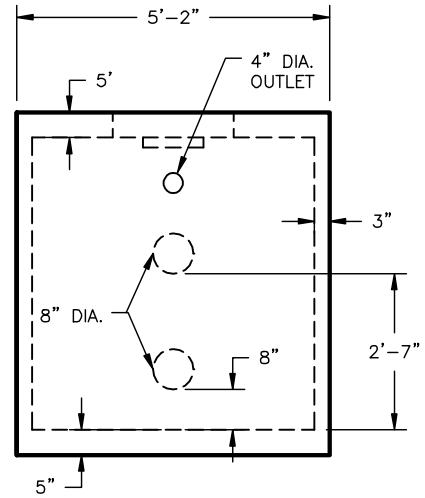

TOP VIEW

24" DIA. (TYP.)

SIDE VIEW

FRONT VIEW

3373 Busch Drive, Grandville, Michigan 49418
 616.224.6176 | 1.616.224.2661 | www.kerkstra.com

ENG:	
PLANT:	
FIELD:	
PRES:	

DATE:	7/2/07
-------	--------

1,000 GALLON GREASE TRAP	
FILE NAME:	7702