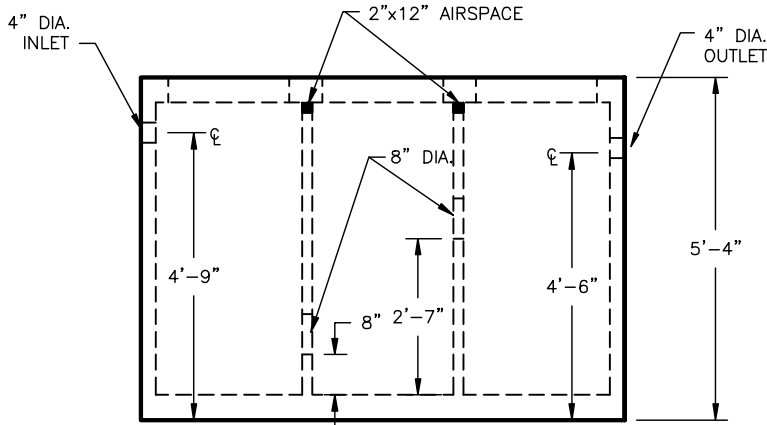

TOP VIEW

24" DIA. (TYP.)

SIDE VIEW

FRONT VIEW

3373 Busch Drive, Grandville, Michigan 49418
 616.224.6176 | 1.616.224.2661 | www.kerkstra.com

ENG:	
PLANT:	
FIELD:	
PRES:	

DATE:	7/2/07
-------	--------

1,000 GALLON GREASE TRAP	
FILE NAME:	7702